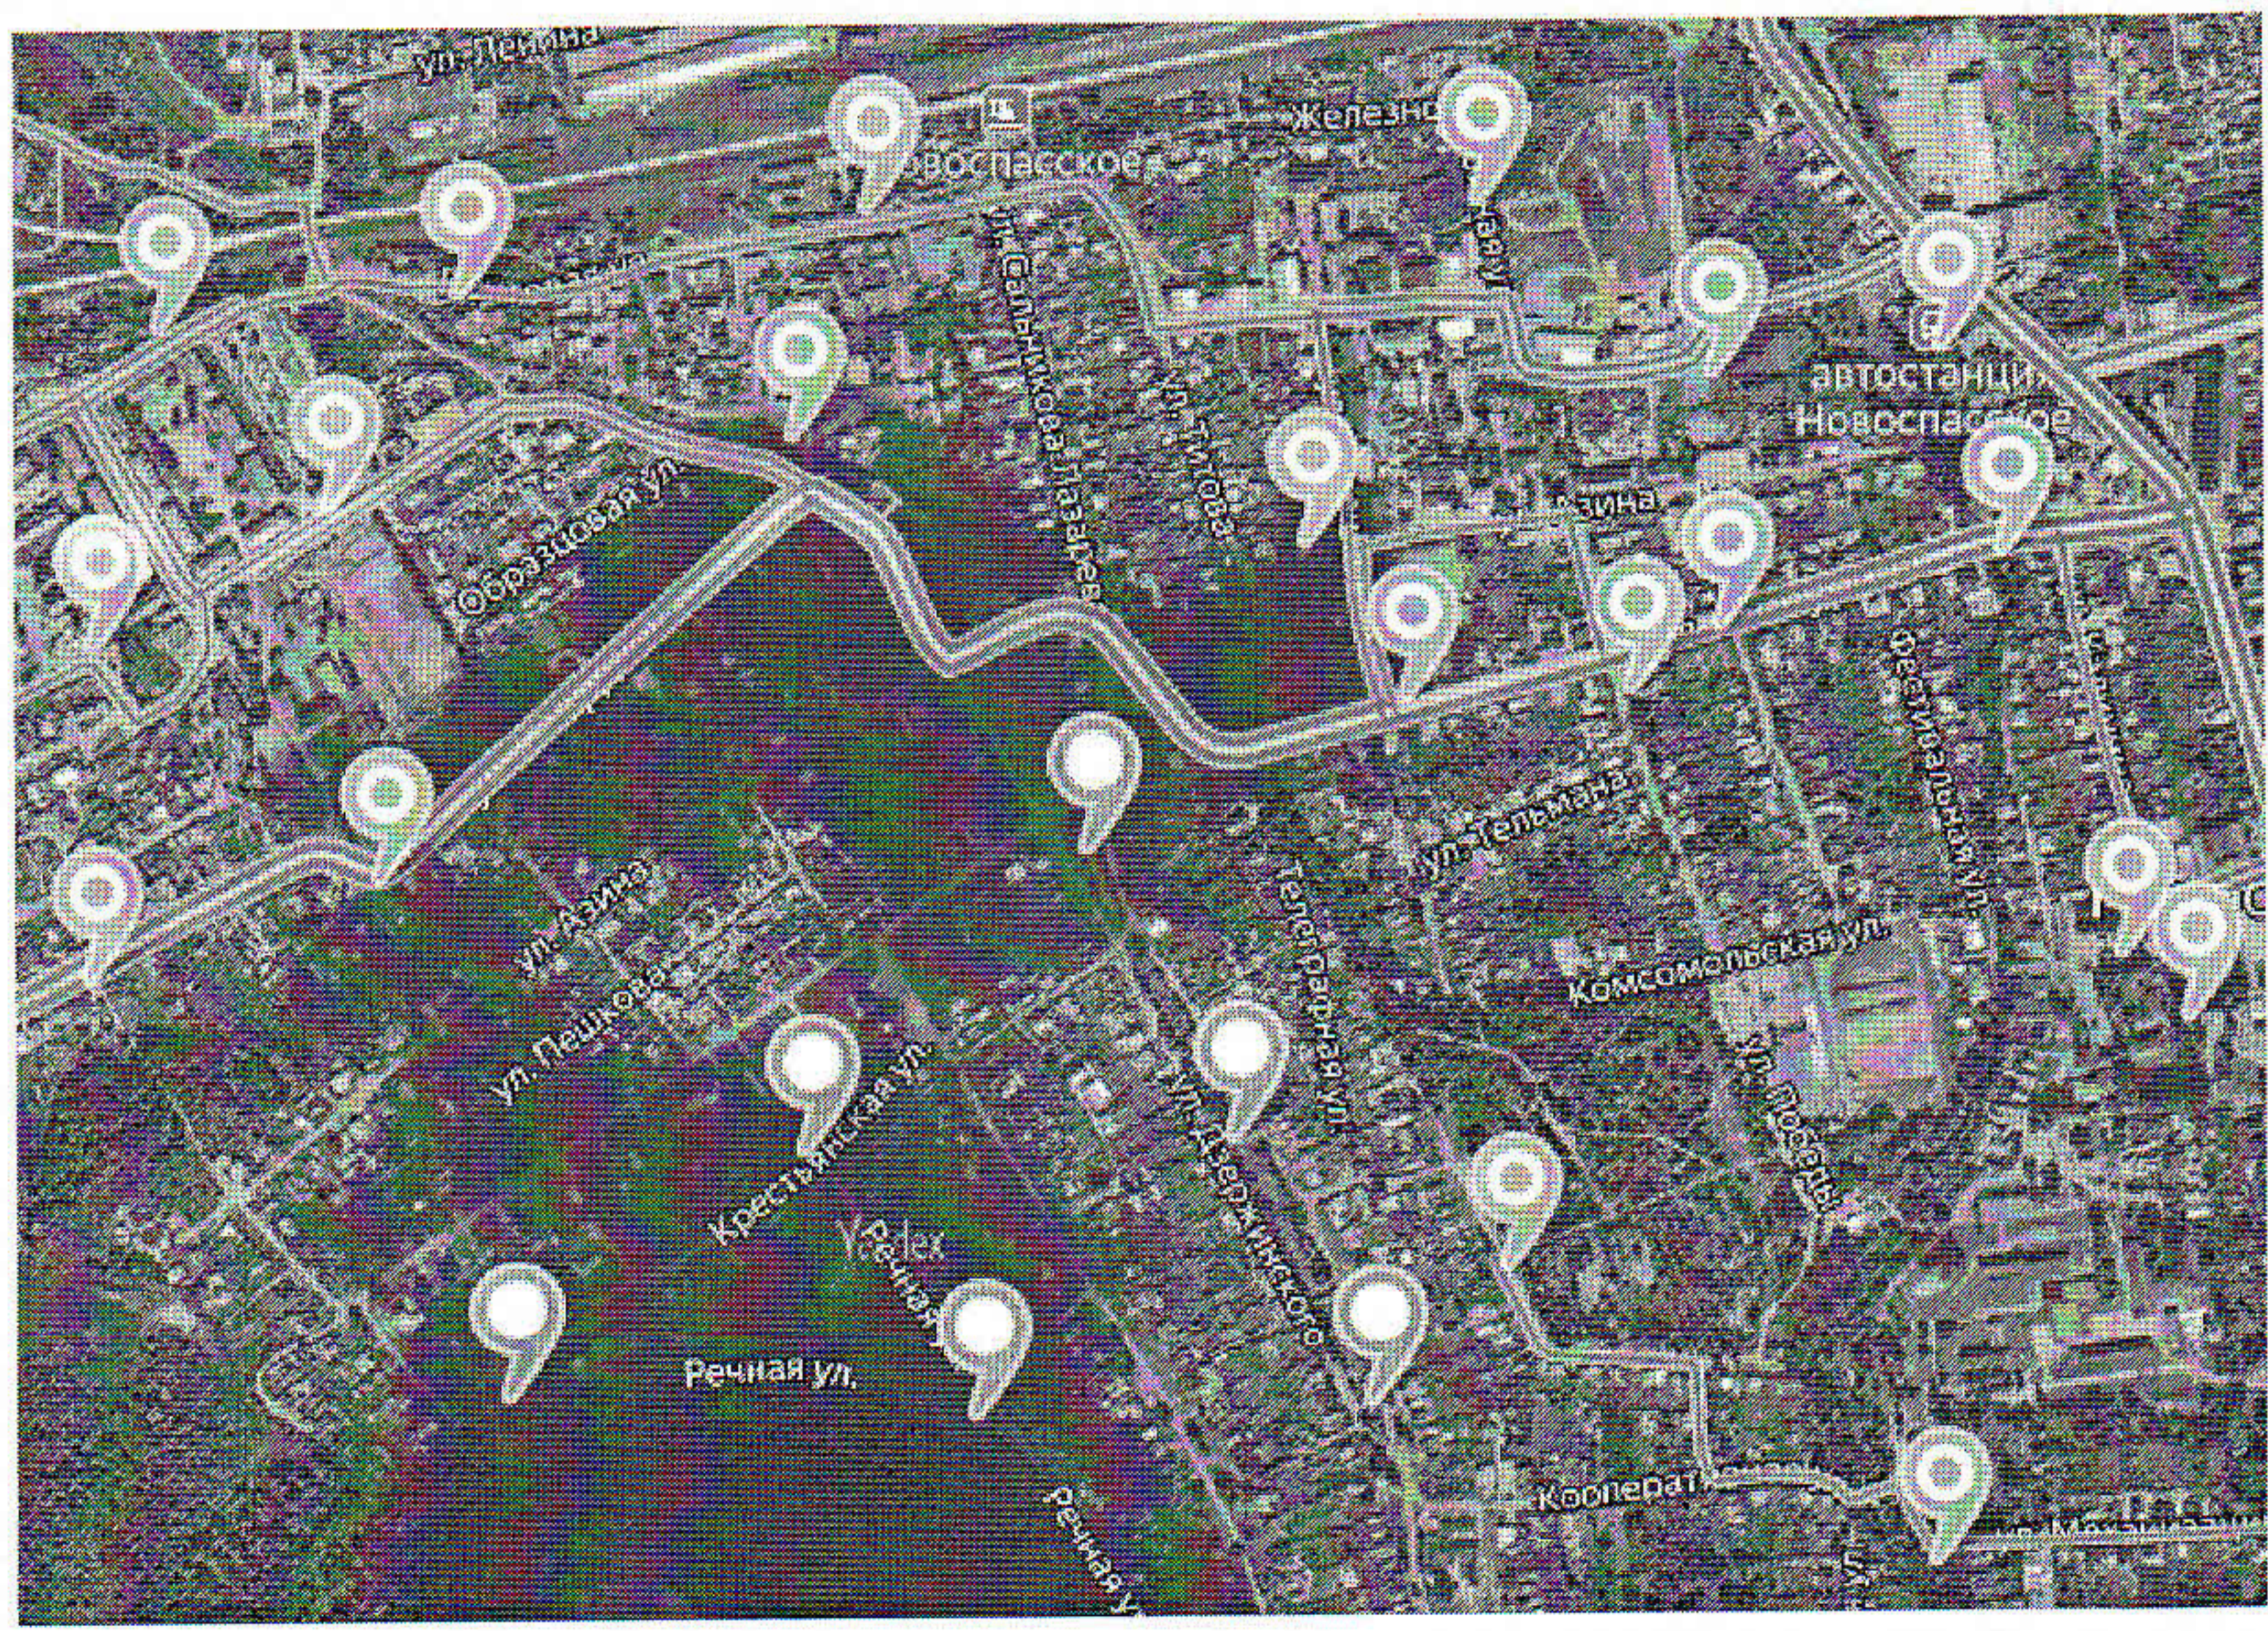

Handwritten signature in blue ink.